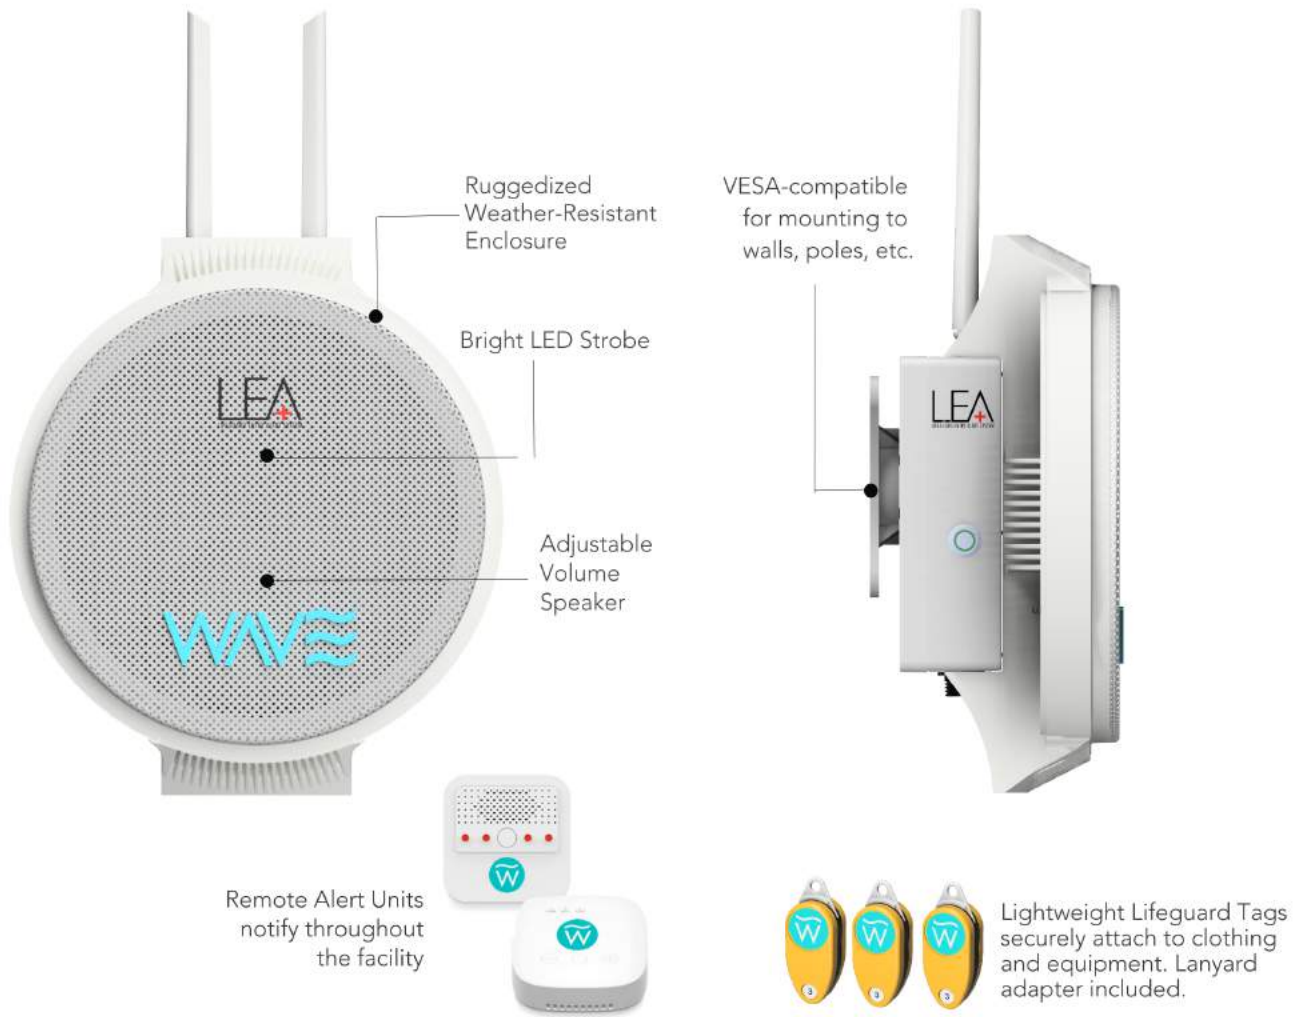

Immediately know when your guards enter the water.

### Meet LEA.

LEA (Lifeguard Entry Alert) system automatically alerts your facility should a lifeguard have to enter the water.

The system uses small, lightweight wireless Lifeguard Tags which easily and securely attach to your guards' clothing or equipment.

LEA can monitor up to 10 Lifeguard Tags and is designed to work with or without our WAVE Swimmer Safety Systems.

[wavedds.com/lea](http://wavedds.com/lea)

# LEA+

LIFEGUARD ENTRY ALERT SYSTEM

**Gives your aquatics team the tools they need to succeed.**

If any of your guards wearing Lifeguard Tags enter the water for any reason, LEA will immediately alert your facility via a flashing strobe light, adjustable-volume speaker, and remote notifications\*